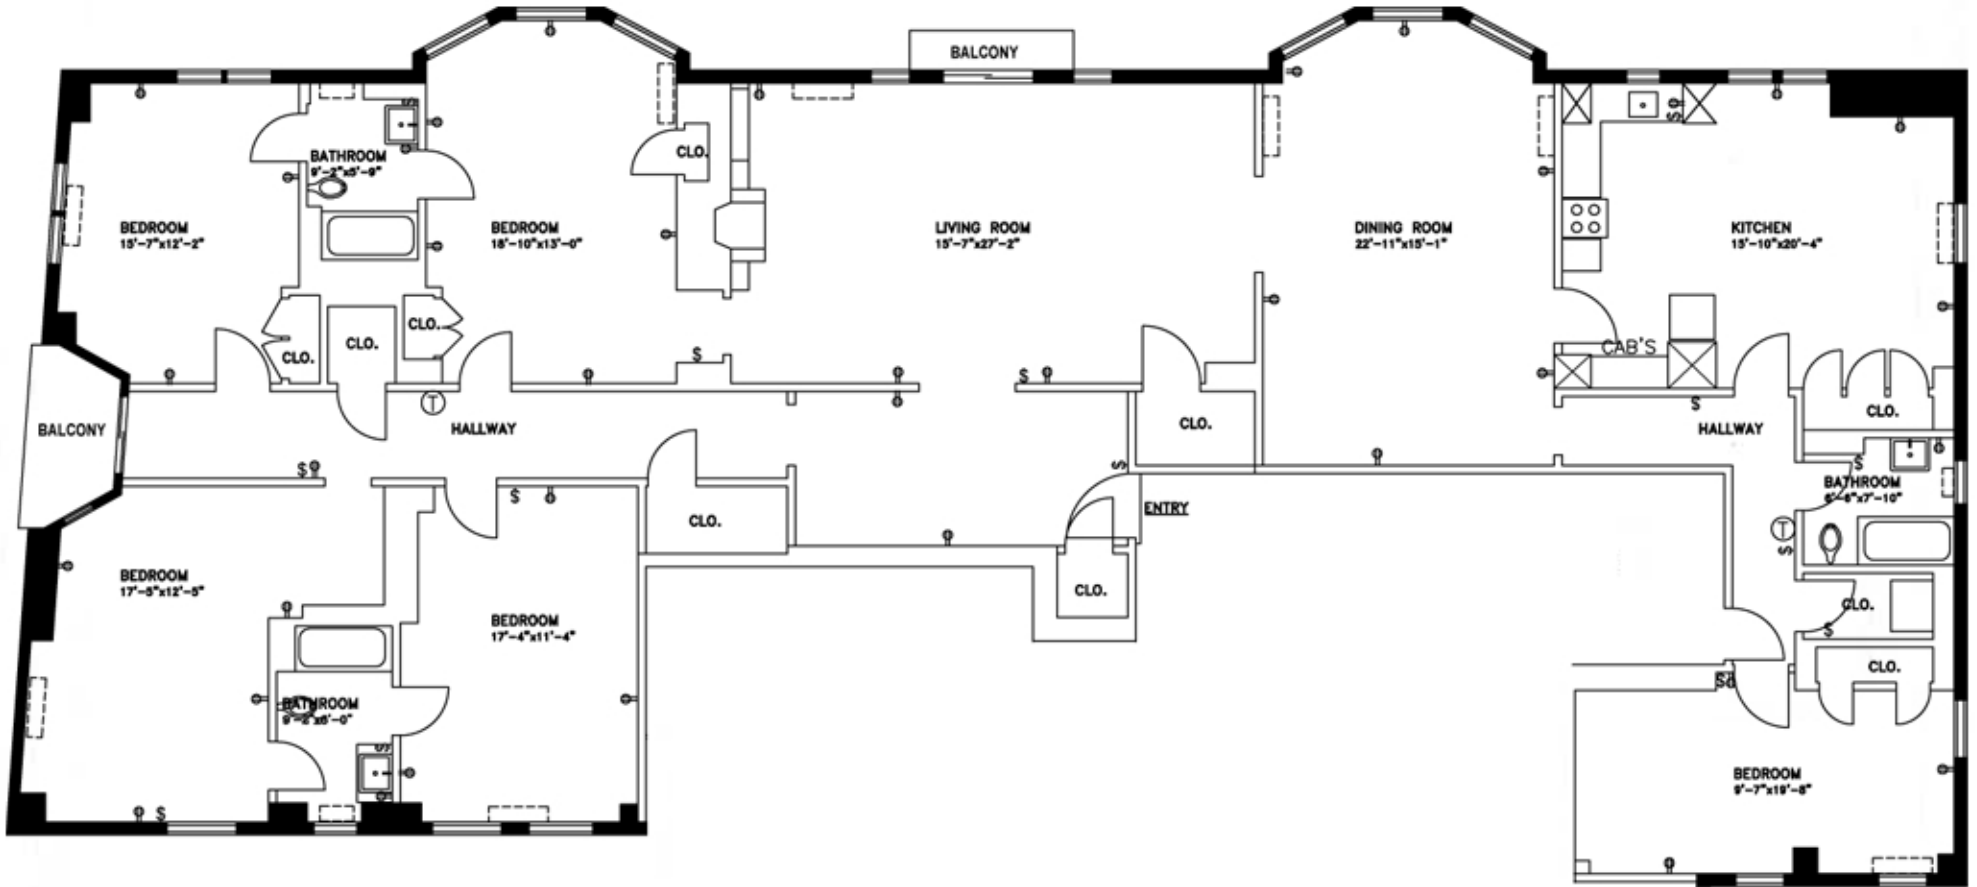

# SUITE A-400 (5 BED, 3 BATH)

NOT TO SCALE

**3,401 SQ. FT.**

NOTE: ALL ROOM SIZES ARE APPROXIMATE

4th Floor

*Garden Court*  
CONDOMINIUMS

2900 E. Jefferson  
Detroit, MI 48207

[www.gardencourtcondos.com](http://www.gardencourtcondos.com)