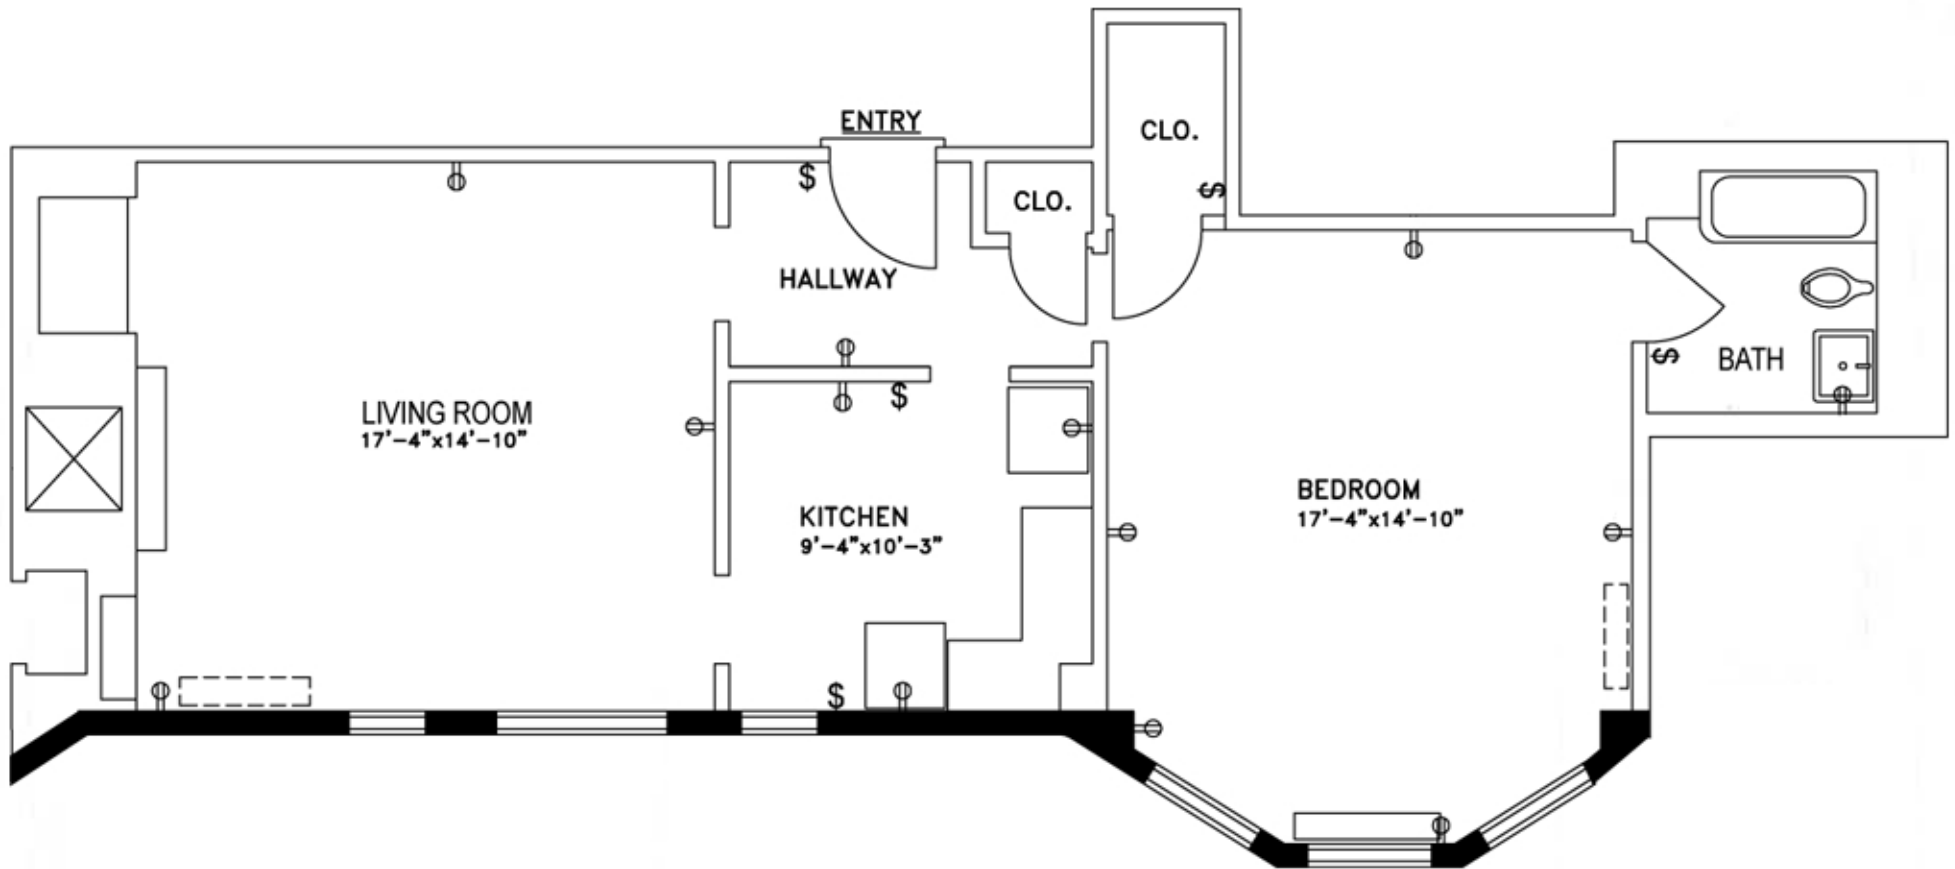

SUITE D-101 (1 BED, 1 BATH)

NOT TO SCALE

877 SQ. FT.

NOTE: ALL ROOM SIZES ARE APPROXIMATE

1st Floor

Garden Court
CONDOMINIUMS

2900 E. Jefferson
Detroit, MI 48207

www.gardencourtcondos.com