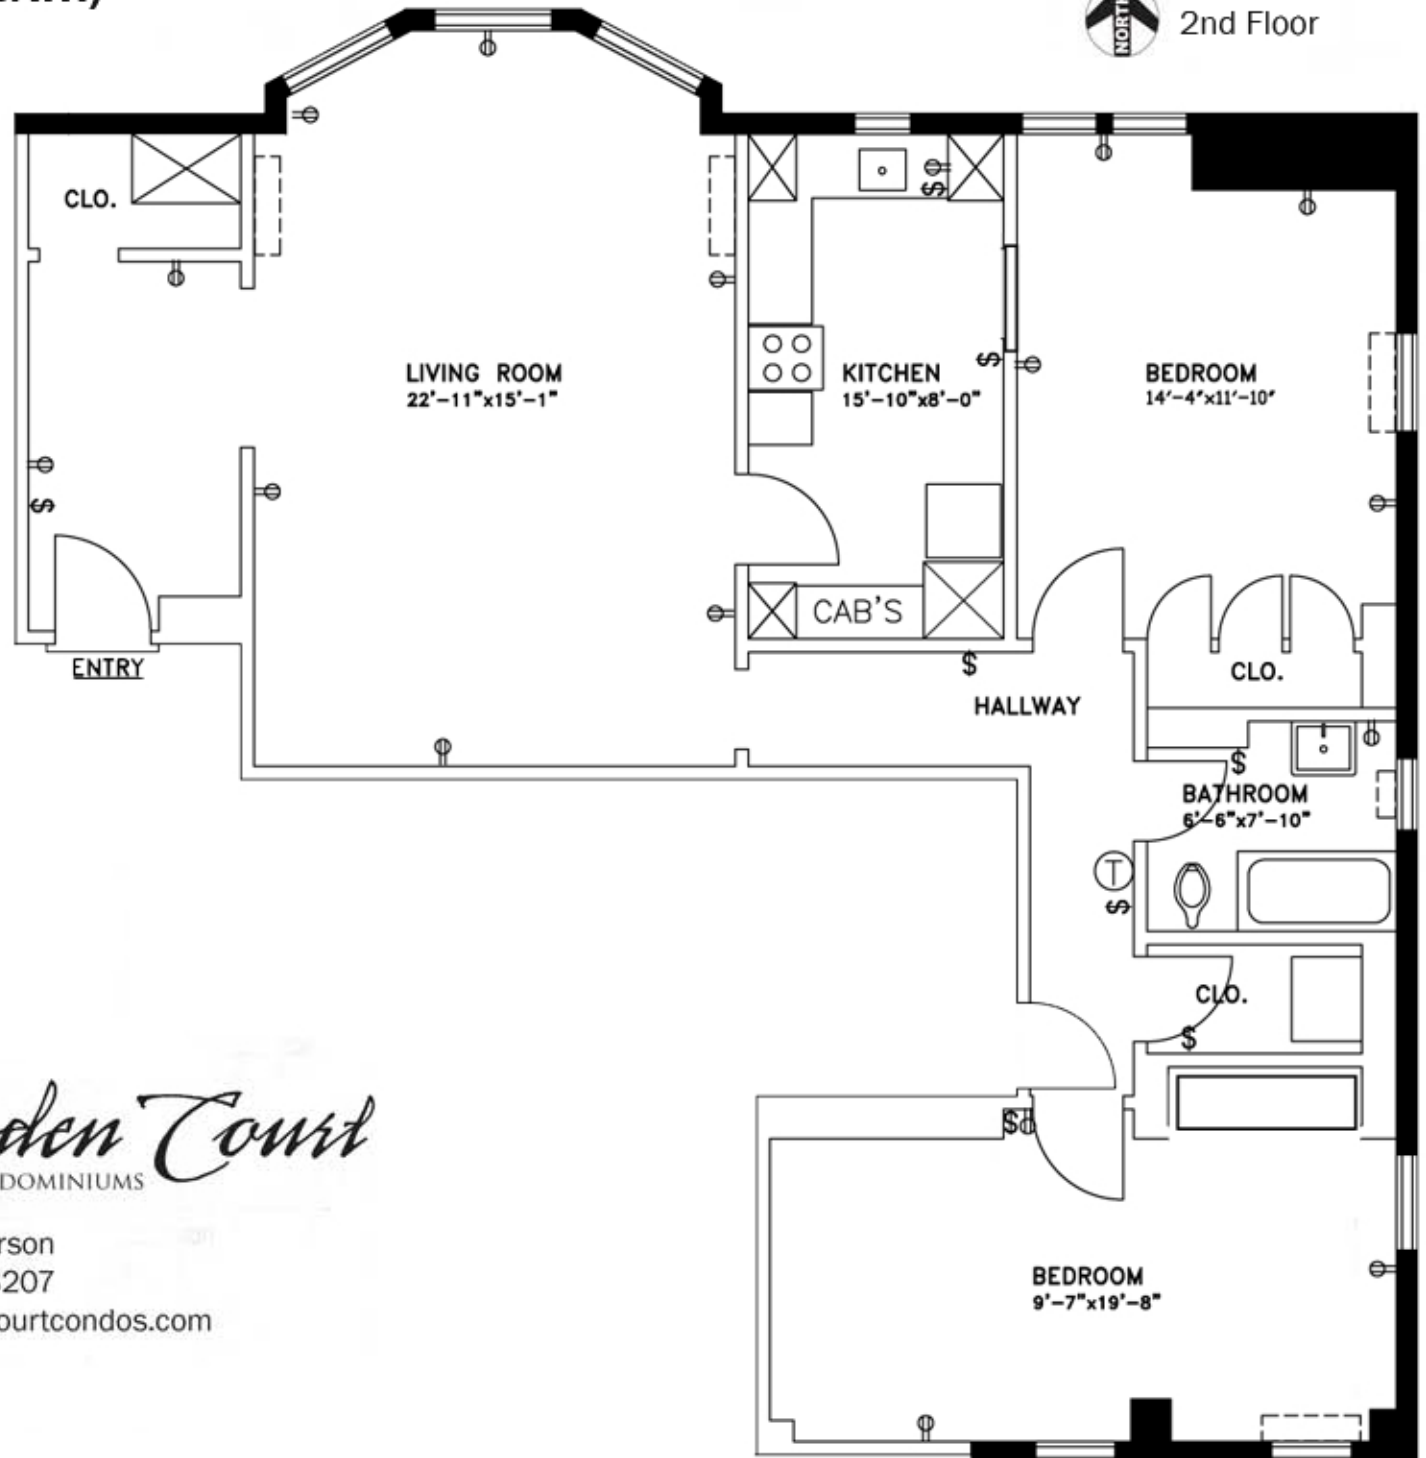

SUITE A-201 (2 BED, 1 BATH)

NOT TO SCALE

1,354 SQ. FT.

NOTE: ALL ROOM SIZES ARE APPROXIMATE

2nd Floor

Garden Court
CONDOMINIUMS

2900 E. Jefferson
Detroit, MI 48207
www.gardencourtcondos.com