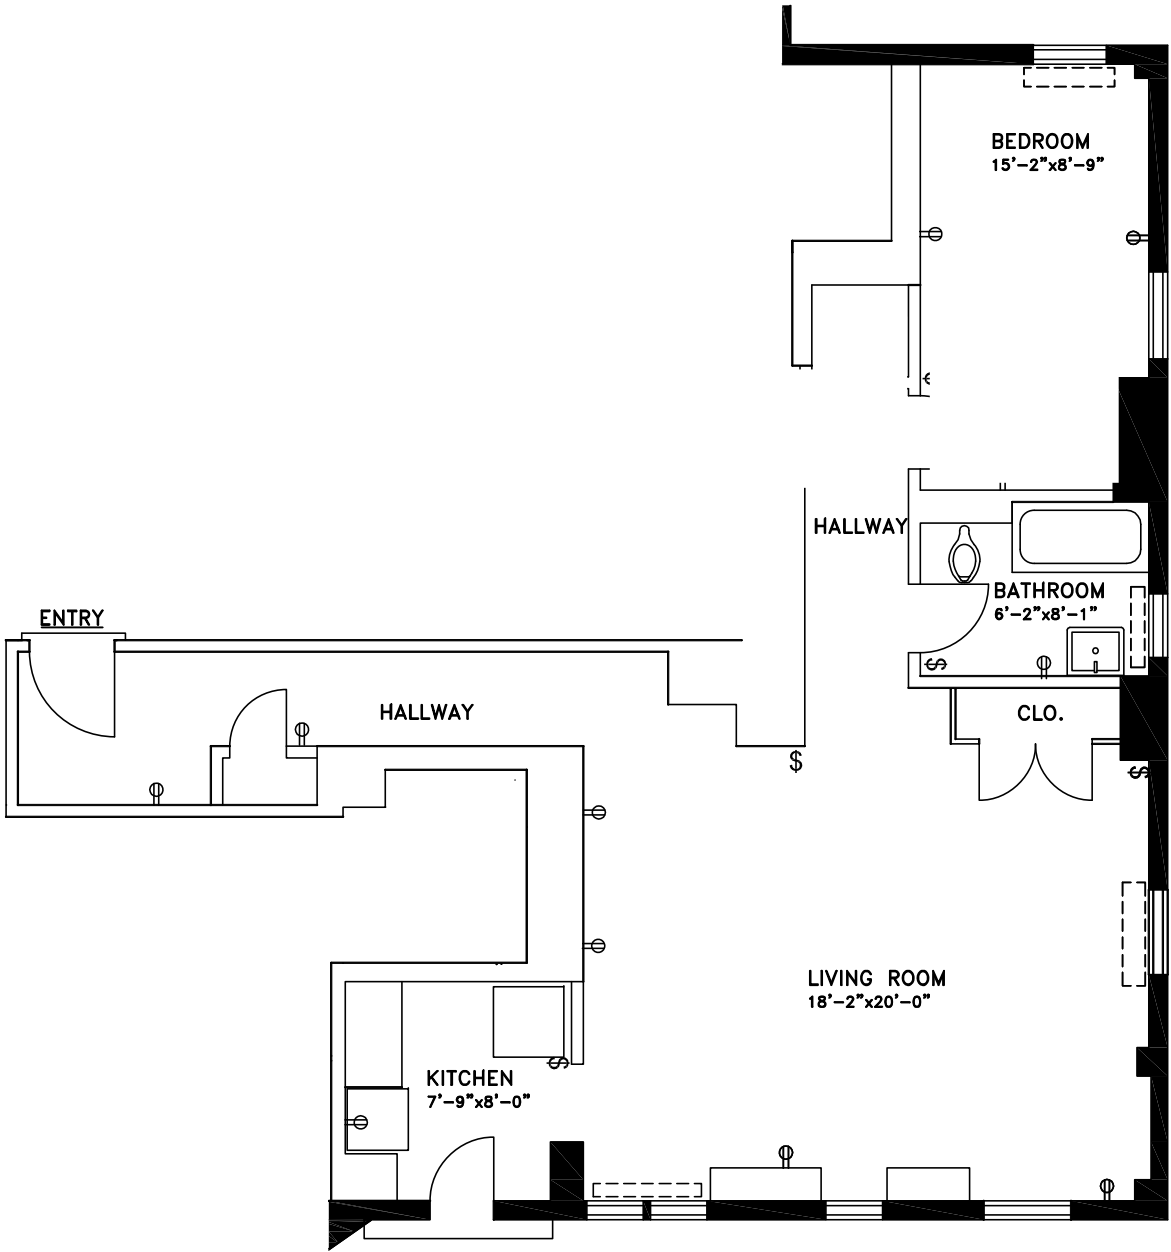

GARDEN COURT CONDOMINIUMS

2900 E. Jefferson
Detroit, MI

4th FLOOR

D402

NOT TO SCALE

937 SQ.FT.

NOTE: ALL ROOM SIZES
ARE APPROXIMATE