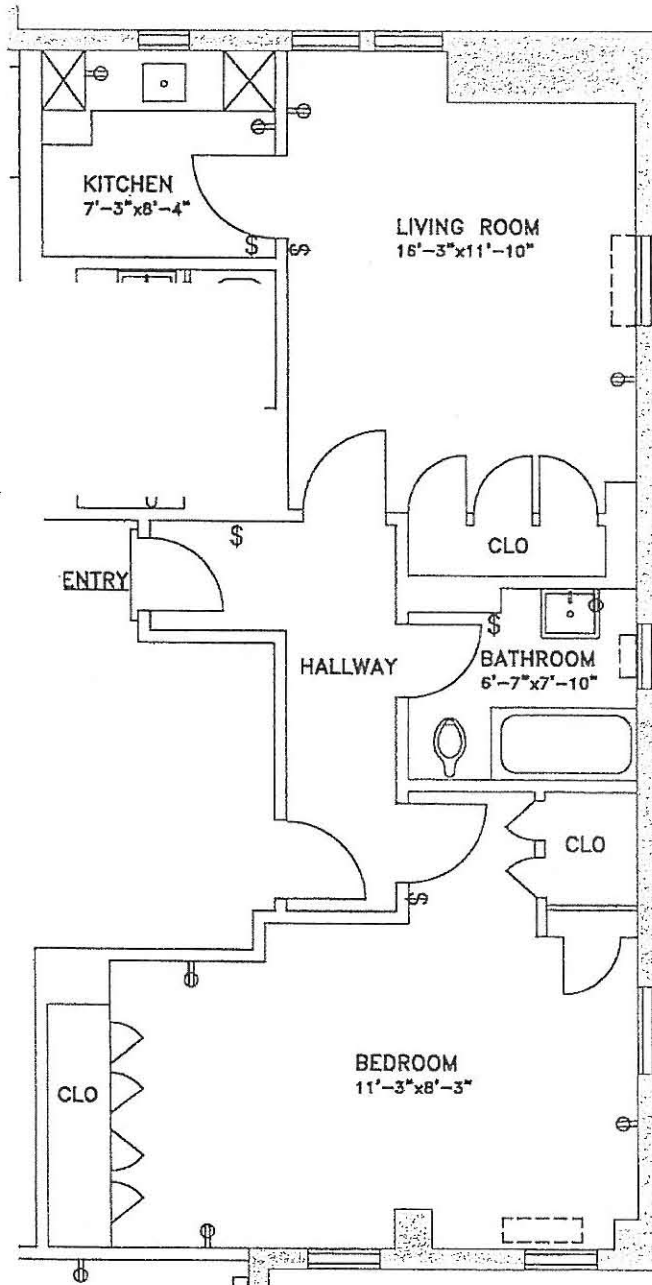

SUITE A-802 (1 BED, 1 BATH)

NOT TO SCALE

778 SQ. FT.

NOTE: ALL ROOM SIZES ARE APPROXIMATE

8th Floor

Garden Court

CONDOMINIUMS

2900 E. Jefferson
Detroit, MI 48207
www.gardencourtcondos.com

DETAILS:

- 1 bed
- 1 bath